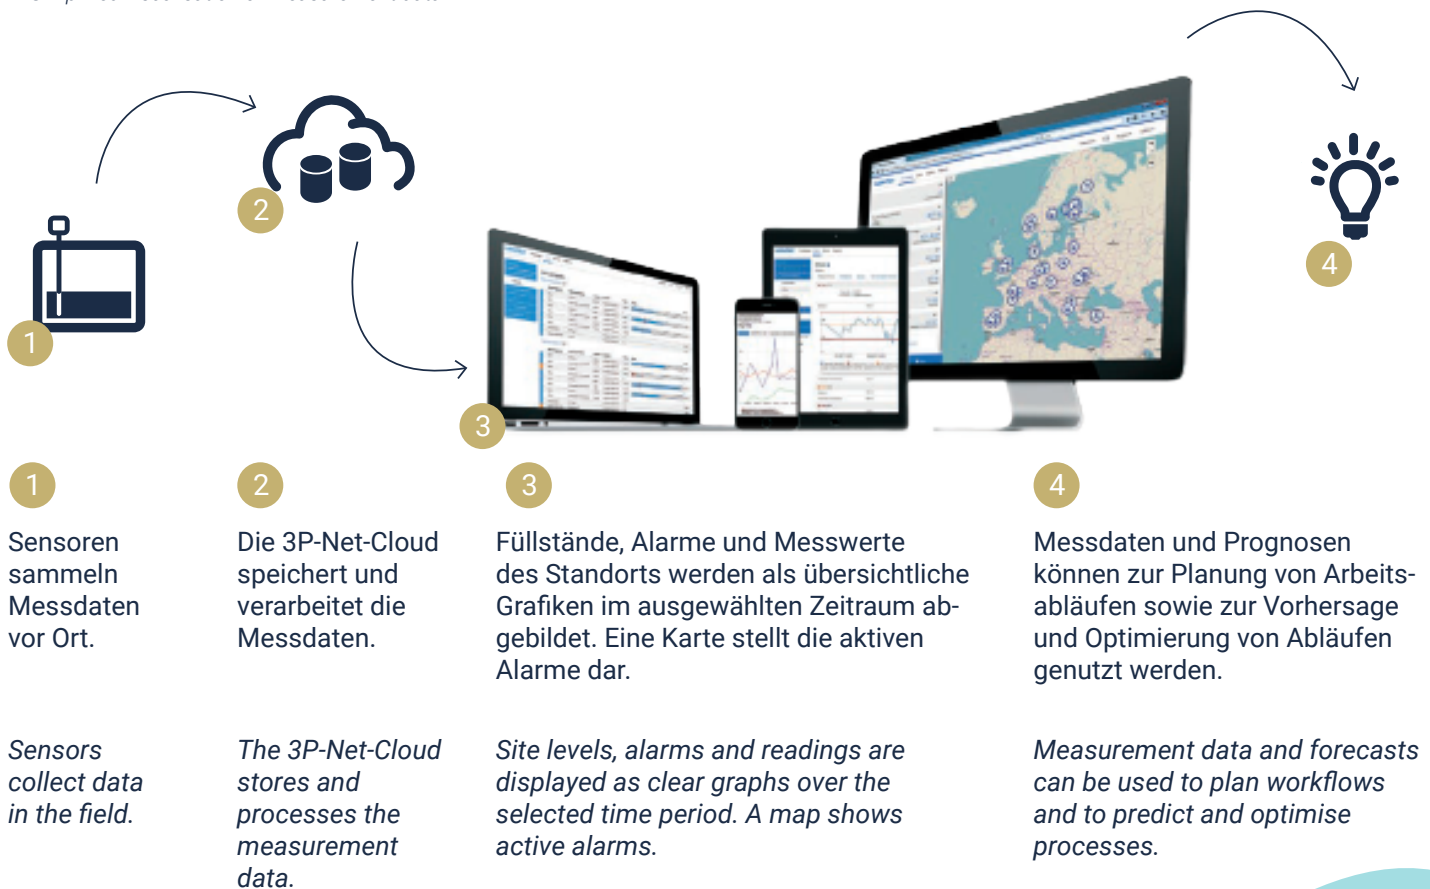

3P NET PORTAL

DAS 3P NET PORTAL MIT DESSEN MESSDATEN-DIENST UND ONLINE-PORTAL MACHT ALLE RELEVANTEN DATEN UND INFORMATIONEN NUTZBAR

THE 3P NET PORTAL WITH ITS MEASUREMENT DATA SERVICE AND ONLINE PORTAL MAKES ALL RELEVANT DATA AND INFORMATION USABLE

Vereinfachte Darstellung von Messdaten
Simplified visualisation of measurement data

3P Technik Filtersysteme GmbH

Robert-Bosch-Straße 16-18
73337 Bad Überkingen
Deutschland

T +49 (0) 7334-92460-0

info@3ptechnik.de
www.3ptechnik.de

WEITERE INFORMATIONEN
UND IHR ANSPRECHPARTNER:

FURTHER INFORMATION AND
YOUR CONTACT PERSON: